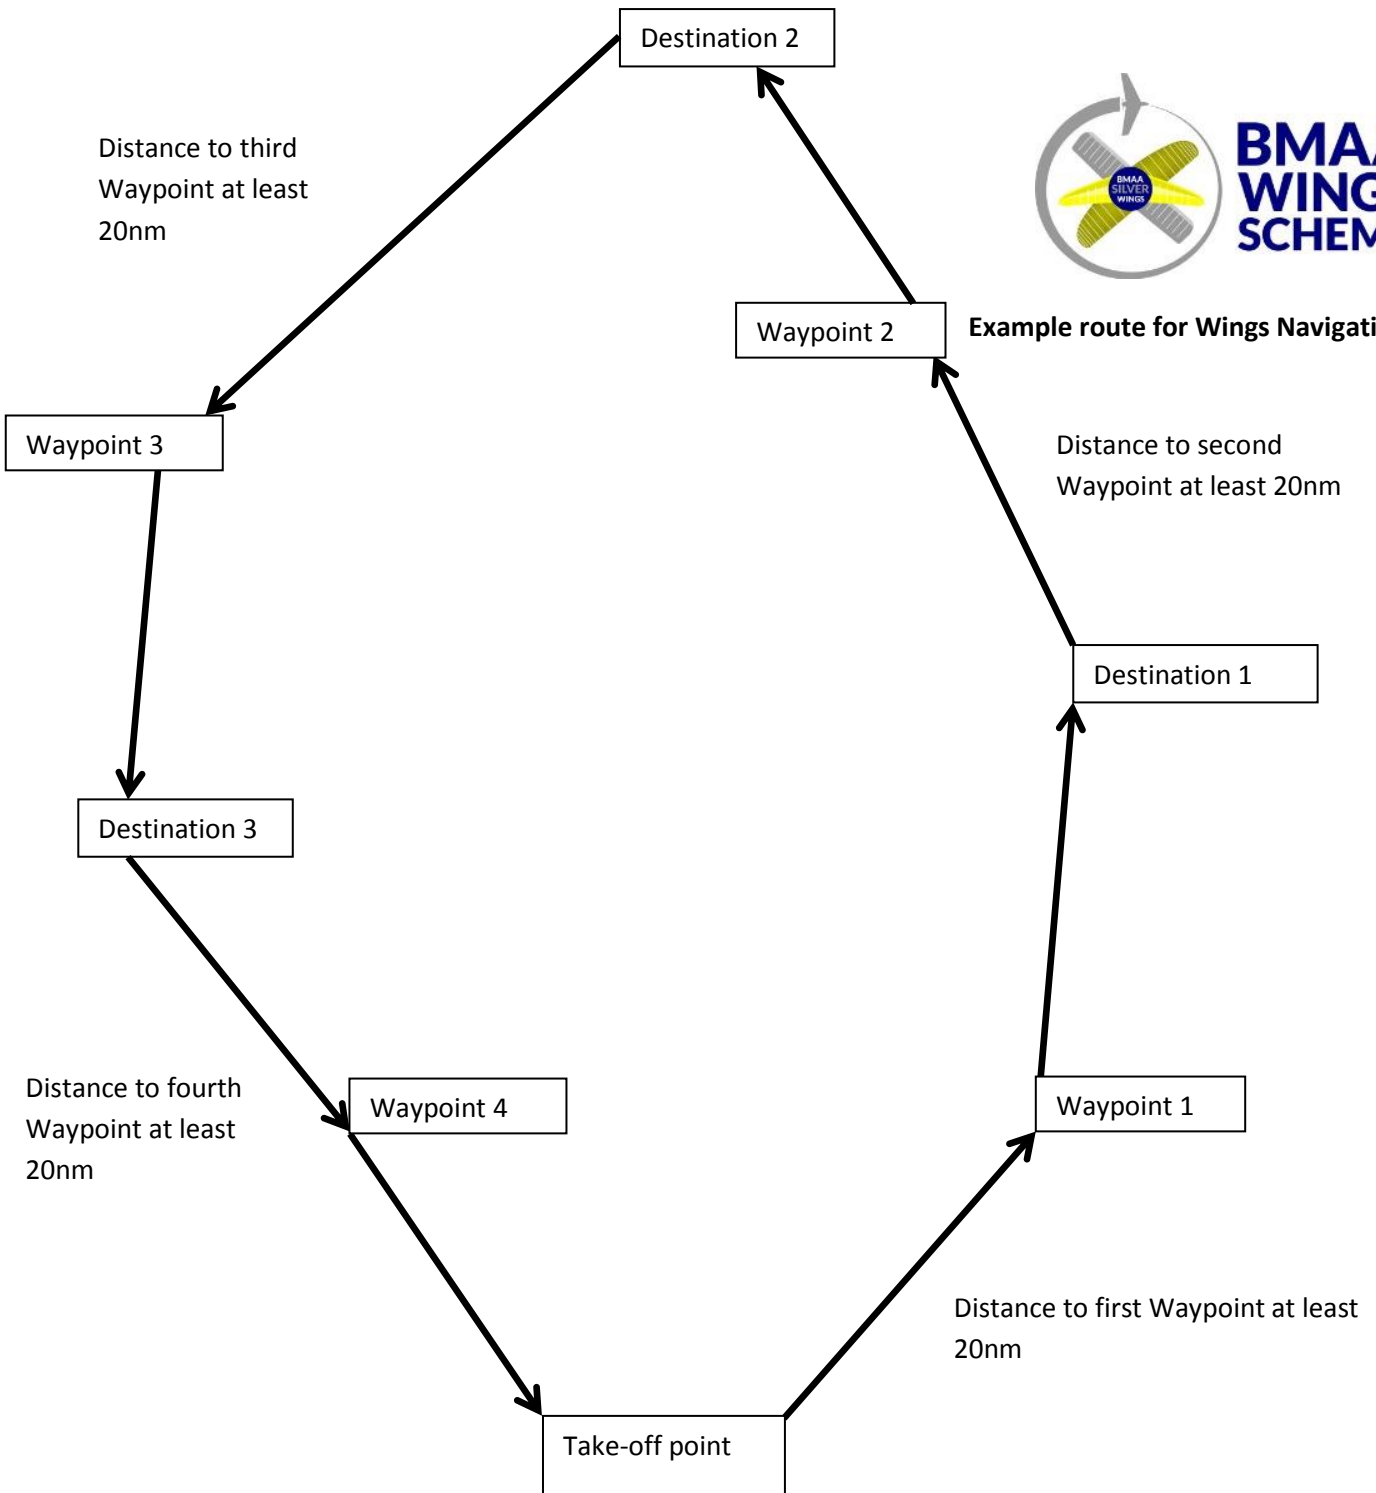

Example route for Wings Navigation

**Total distance for Gold task 300 NM**