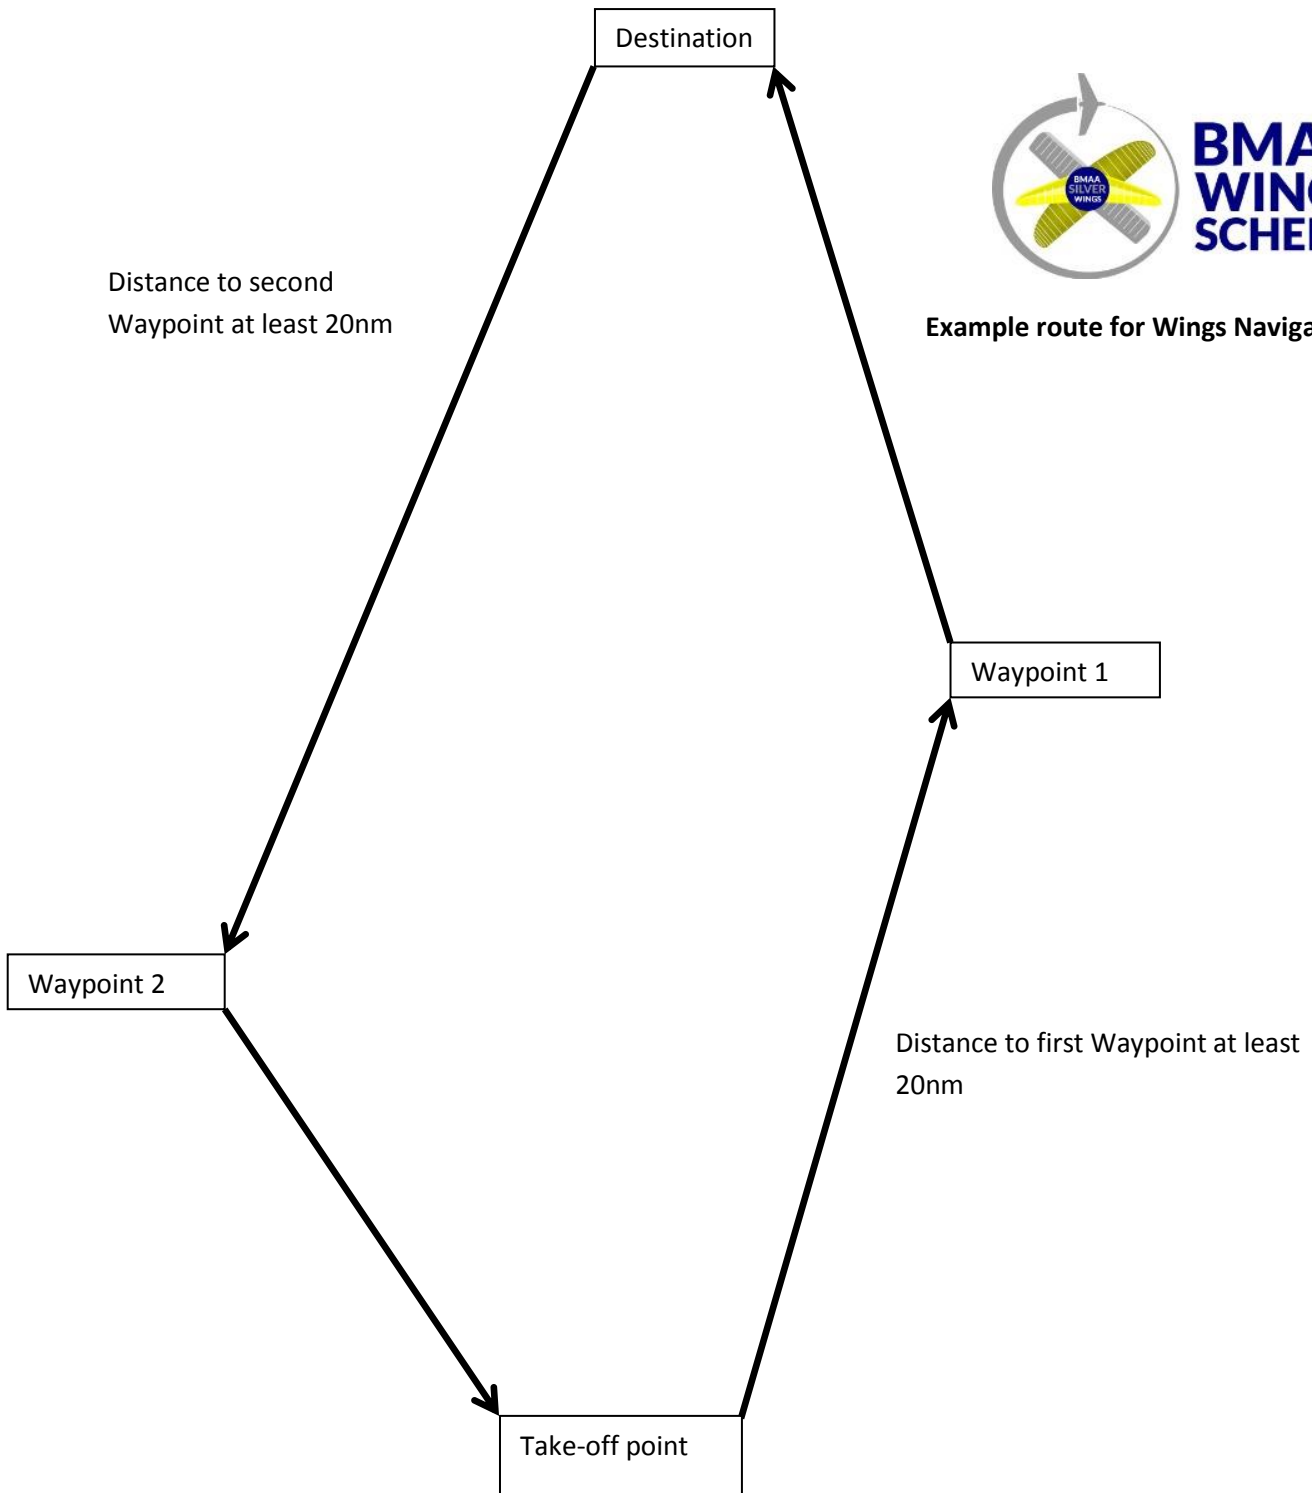

**BMAA
WINGS
SCHEME**

Example route for Wings Navigation

Total distance for Bronze task 100 NM